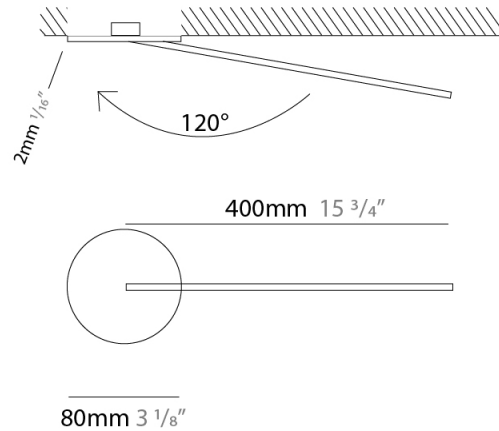

GENERAL

Series: Spillo
 Subseries: Spillo 1 Rod
 Brand: Icone
 Division: Design
 Mounting Type: Recessed
 Mounting Location: Wall
 Subcategory: Ambient

PHYSICAL

Shape: Rectangle
 Width (mm): 50
 Width (in): 1 ¹⁵/₁₆
 Height (mm): 400
 Height (in): 15 ³/₄
 Light Distribution: Adjustable
[Fixture Finish: WHI / BLK / CHR / BGD](#)
 Fixture Material: Brass

LED

Color Temperature (°K): 2700 / 3000
 Nominal Lumen (lm): 440
 CRI: >90 CRI
 Lamp Life (hrs): 50000

OPTICAL

Adjustability: Tilt 120°

RATINGS AND CERTIFICATIONS

Certified By: Certified for North American Standards
 IP rating: IP20