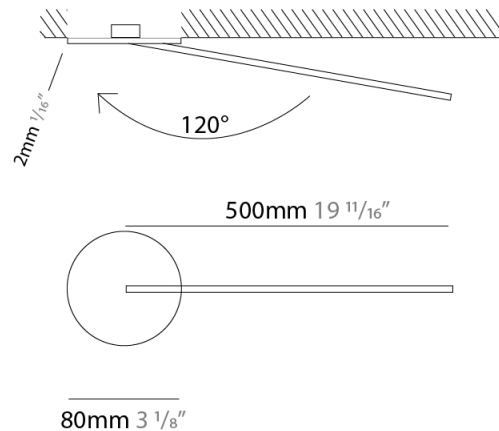

GENERAL

Series: Spillo
 Subseries: Spillo 1 Rod
 Brand: Icone
 Division: Design
 Mounting Type: Recessed
 Mounting Location: Wall
 Subcategory: Ambient

PHYSICAL

Shape: Rectangle
 Width (mm): 50
 Width (in): 1 ¹⁵/₁₆
 Height (mm): 400
 Height (in): 15 ³/₄
 Light Distribution: Adjustable
[Fixture Finish: WHI / BLK / CHR / BGD](#)
 Fixture Material: Brass

GENERAL

Series: Spillo
 Subseries: Spillo 1 Rod
 Brand: Icone
 Division: Design
 Mounting Type: Recessed
 Mounting Location: Wall
 Subcategory: Ambient

PHYSICAL

Shape: Rectangle
 Width (mm): 50
 Width (in): 1 15/16
 Height (mm): 500
 Height (in): 19 11/16
 Light Distribution: Adjustable
 Fixture Finish: WHI / BLK / CHR / BGD
 Fixture Material: Brass

GENERAL

Series: Spillo
 Subseries: Spillo 1 Rod
 Brand: Icone
 Division: Design
 Mounting Type: Recessed
 Mounting Location: Wall
 Subcategory: Ambient

PHYSICAL

Shape: Rectangle
 Width (mm): 50
 Width (in): 1 ¹⁵/₁₆
 Height (mm): 500
 Height (in): 19 ¹¹/₁₆
 Light Distribution: Adjustable
 Fixture Finish: WHI / BLK / CHR / BGD
 Fixture Material: Brass

LED

Color Temperature (°K): 2700 / 3000
 Nominal Lumen (lm): 550
 CRI: >90 CRI
 Lamp Life (hrs): 50000

OPTICAL

Adjustability: Tilt 120°

RATINGS AND CERTIFICATIONS

Certified By: Certified for North American Standards
 IP rating: IP20