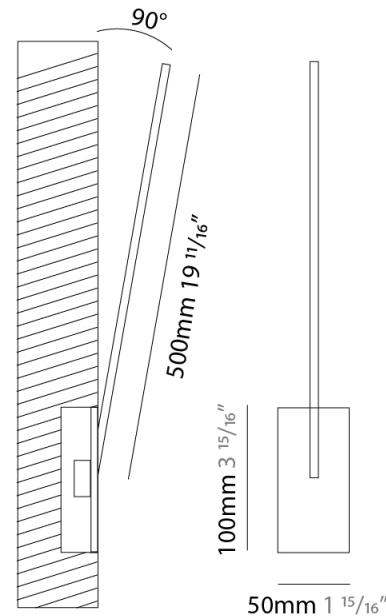

GENERAL

Series: Spillo
 Subseries: Spillo 1 Rod
 Brand: Icone
 Division: Design
 Mounting Type: Recessed
 Mounting Location: Wall
 Subcategory: Ambient

PHYSICAL

Shape: Rectangle
 Width (mm): 50
 Width (in): 1 ¹⁵/₁₆
 Height (mm): 400
 Height (in): 15 ³/₄
 Light Distribution: Adjustable
[Fixture Finish: WHI / BLK / CHR / BGD](#)
 Fixture Material: Brass

GENERAL

Series: Spillo
 Subseries: Spillo 1 Rod
 Brand: Icone
 Division: Design
 Mounting Type: Recessed
 Mounting Location: Wall
 Subcategory: Ambient

PHYSICAL

Shape: Rectangle
 Width (mm): 50
 Width (in): 1 15/16
 Height (mm): 500
 Height (in): 19 11/16
 Light Distribution: Adjustable
 Fixture Finish: WHI / BLK / CHR / BGD
 Fixture Material: Brass

LED

Color Temperature (°K): 2700 / 3000
 Nominal Lumen (lm): 550
 CRI: >90 CRI
 Lamp Life (hrs): 50000

OPTICAL

Adjustability: Tilt 120°

RATINGS AND CERTIFICATIONS

Certified By: Certified for North American Standards
 IP rating: IP20

GENERAL

Series: Spillo
 Subseries: Spillo 1 Rod
 Brand: Icone
 Division: Design
 Mounting Type: Recessed
 Mounting Location: Wall
 Subcategory: Ambient

PHYSICAL

Shape: Rectangle
 Width (mm): 50
 Width (in): 1 15/16
 Height (mm): 600
 Height (in): 23 5/8
 Light Distribution: Adjustable
 Fixture Finish: WHI / BLK / CHR / BGD
 Fixture Material: Brass