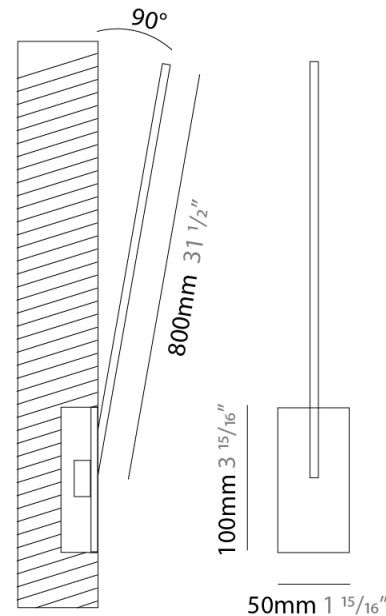

PROJECT	_____
TYPE	_____
SPECIFIER	_____
QUANTITY	_____
DATE	_____

SPILLO 1 ROD RECESSED

D46018- _____ - _____
base number   Color   Finish
                         Temperature   Options

1. To build a product code in our configurator select the specify button on the base model # product page
2. To build a manual product code on this datasheet choose from the options listed below in blue font and add the suffix to the base model #

GENERAL

Series: Spillo
Subseries: Spillo 1 Rod
Brand: Icone
Division: Design
Mounting Type: Recessed
Mounting Location: Wall
Subcategory: Ambient

PHYSICAL

Shape: Rectangle
Width (mm): 50
Width (in): 1 15/16
Height (mm): 800
Height (in): 31 1/2
Light Distribution: Adjustable
Fixture Finish: WHI / BLK / CHR / BGD
Fixture Material: Brass

ELECTRICAL

Lamp Type: LED
Total Output Wattage (W): 10.56
Dimming: 0-10V Dimming
Driver Included: No
Driver Location: Remote
Driver Type: Constant Voltage - 120Vac
Driver Class: Class 2
Input Voltage (V): 120
Output Voltage (V): 12
Upon Request: (Not included, see components) 0-10Vdc dimming / 277Vac

LED

Color Temperature (°K): 2700 / 3000
Nominal Lumen (lm): 880
CRI: >90 CRI
Lamp Life (hrs): 50000

OPTICAL

Adjustability: Tilt 120°

RATINGS AND CERTIFICATIONS

Certified By: Certified for North American Standards
IP rating: IP20