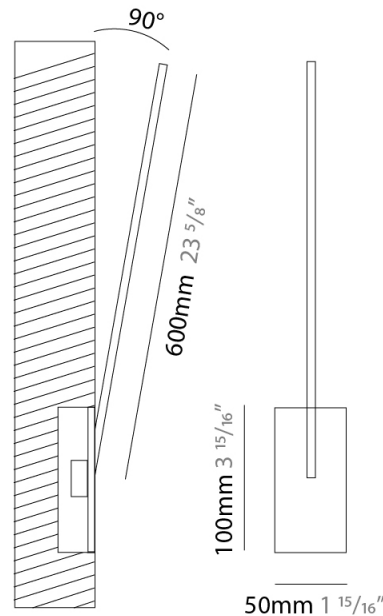

PROJECT	_____
TYPE	_____
SPECIFIER	_____
QUANTITY	_____
DATE	_____

SPILLO 1 ROD RECESSED

D46016- _____ - _____
base number   Color   Finish
                                         Temperature   Options

1. To build a product code in our configurator select the specify button on the base model # product page
2. To build a manual product code on this datasheet choose from the options listed below in blue font and add the suffix to the base model #

GENERAL

Series: Spillo
Subseries: Spillo 1 Rod
Brand: Icone
Division: Design
Mounting Type: Recessed
Mounting Location: Wall
Subcategory: Ambient

PHYSICAL

Shape: Rectangle
Width (mm): 50
Width (in): 1 15/16
Height (mm): 600
Height (in): 23 5/8
Light Distribution: Adjustable
Fixture Finish: WHI / BLK / CHR / BGD
Fixture Material: Brass

ELECTRICAL

Lamp Type: LED
Total Output Wattage (W): 7.92
Dimming: 0-10V Dimming
Driver Included: No
Driver Location: Remote
Driver Type: Constant Voltage - 120Vac
Driver Class: Class 2
Input Voltage (V): 120
Output Voltage (V): 12
Upon Request: (Not included, see components) 0-10Vdc dimming / 277Vac

LED

Color Temperature (°K): 2700 / 3000
Nominal Lumen (lm): 660
CRI: >90 CRI
Lamp Life (hrs): 50000

OPTICAL

Adjustability: Tilt 120°

RATINGS AND CERTIFICATIONS

Certified By: Certified for North American Standards
IP rating: IP20