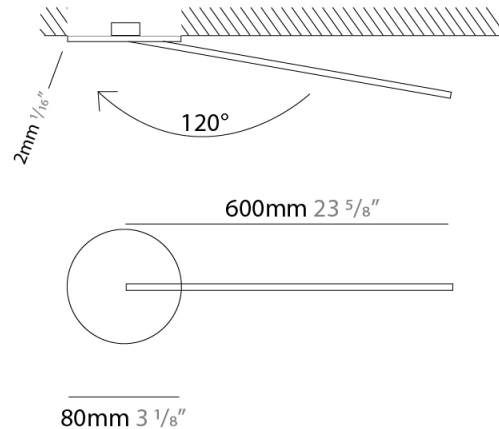

PROJECT
TYPE
SPECIFIER
QUANTITY
DATE

SPILLO 1 ROD RECESSED

D46024- -

base number   Color   Finish
Temperature   Options

1. To build a product code in our configurator select the specify button on the base model # product page
2. To build a manual product code on this datasheet choose from the options listed below in blue font and add the suffix to the base model #

GENERAL

Series: Spillo
Subseries: Spillo 1 Rod
Brand: Icone
Division: Design
Mounting Type: Recessed
Mounting Location: Wall
Subcategory: Ambient

PHYSICAL

Shape: Rectangle
Width (mm): 50
Width (in): 1 ¹⁵/₁₆
Height (mm): 600
Height (in): 23 ⁵/₈
Light Distribution: Adjustable
Fixture Finish: WHI / BLK / CHR / BGD
Fixture Material: Brass

ELECTRICAL

Lamp Type: LED
Total Output Wattage (W): 7.92
Dimming: Non-Dimmable
Driver Included: No
Driver Location: Remote
Driver Type: Constant Voltage - 120Vac
Driver Class: Class 2
Input Voltage (V): 120
Output Voltage (V): 12
Upon Request: (Not included, see components) 0-10Vdc dimming / 277Vac

LED

Color Temperature (°K): 2700 / 3000
Nominal Lumen (lm): 660
CRI: >90 CRI
Lamp Life (hrs): 50000

OPTICAL

Adjustability: Tilt 120°

RATINGS AND CERTIFICATIONS

Certified By: Certified for North American Standards
IP rating: IP20