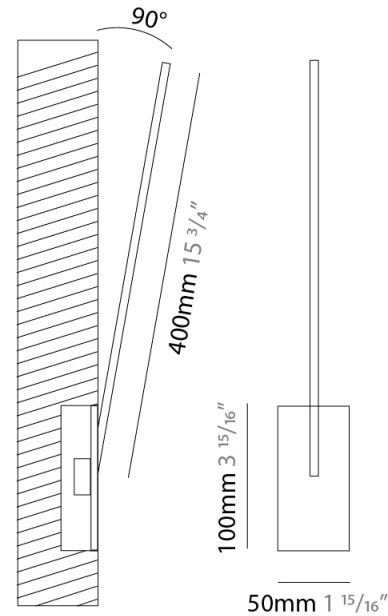

SPILLO 1 ROD RECESSED

D46014- _____ - _____

base number   Color   Finish
Temperature   Options

1. To build a product code in our configurator select the specify button on the base model # product page
2. To build a manual product code on this datasheet choose from the options listed below in blue font and add the suffix to the base model #

GENERAL

Series: Spillo
Subseries: Spillo 1 Rod
Brand: Icone
Division: Design
Mounting Type: Recessed
Mounting Location: Wall
Subcategory: Ambient

PHYSICAL

Shape: Rectangle
Width (mm): 50
Width (in): 1 ¹⁵/₁₆
Height (mm): 400
Height (in): 15 ³/₄
Light Distribution: Adjustable
[Fixture Finish: WHI / BLK / CHR / BGD](#)
Fixture Material: Brass

ELECTRICAL

Lamp Type: LED
Total Output Wattage (W): 4.8
Dimming: 0-10V Dimming
Driver Included: No
Driver Location: Remote
Driver Type: Constant Voltage - 120Vac
Driver Class: Class 2
Input Voltage (V): 120
Output Voltage (V): 12
Upon Request: (Not included, see components) 0-10Vdc dimming / 277Vac

LED

[Color Temperature (°K): 2700 / 3000](#)
Nominal Lumen (lm): 440
CRI: >90 CRI
Lamp Life (hrs): 50000

OPTICAL

Adjustability: Tilt 120°

RATINGS AND CERTIFICATIONS

Certified By: Certified for North American Standards
IP rating: IP20